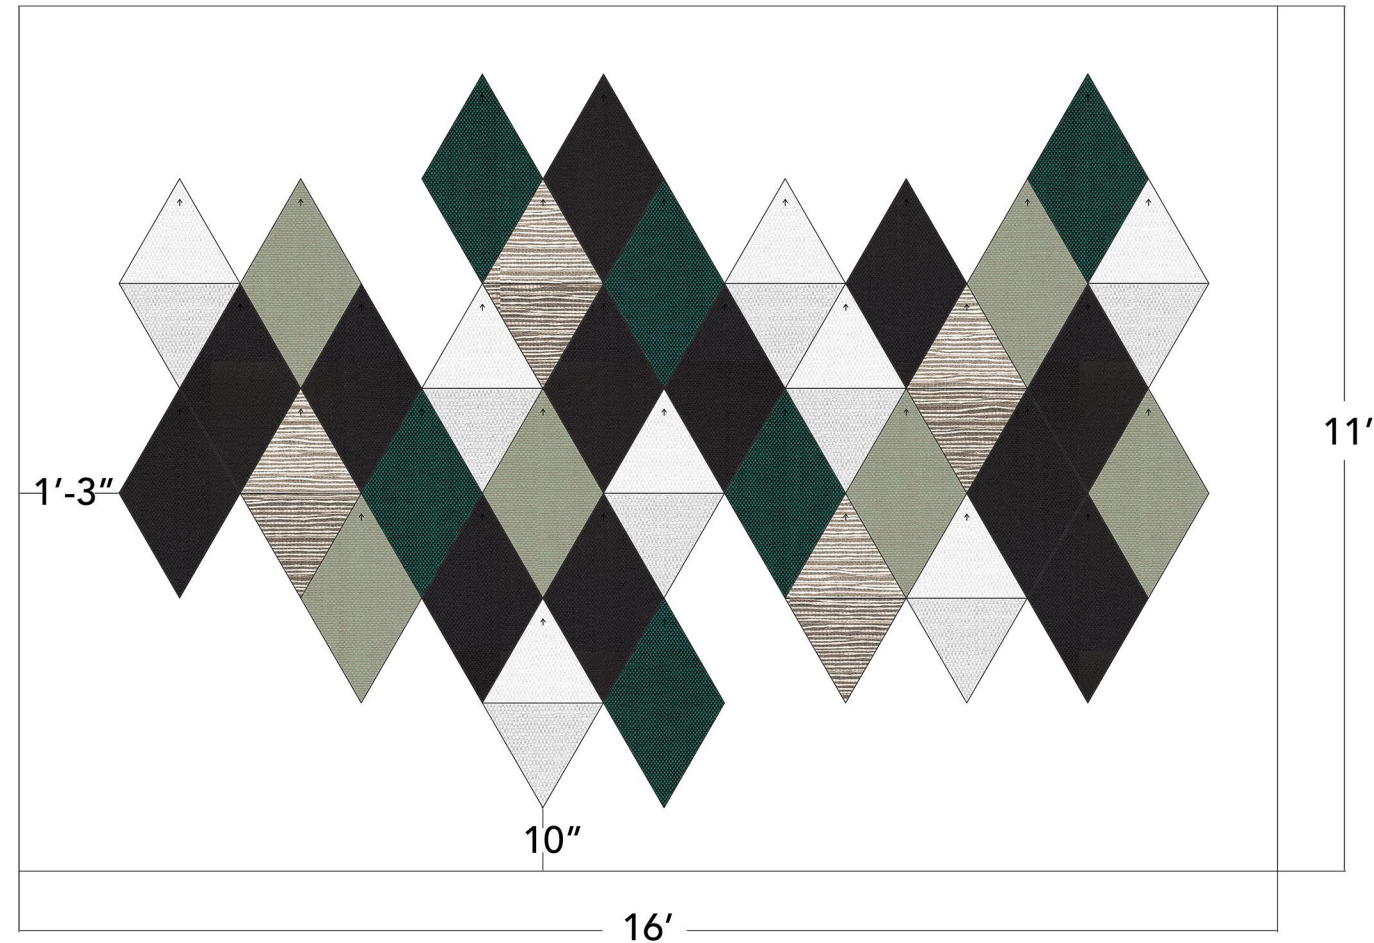

INSTANT ARTFORM

SHAPE: Diamond + Diamond 3D

SIZE: Large

SUBSTRATE: Quiet-Core

TOTAL PANELS: 36

TOTAL BOXES: 7

WALL: 176 SQ FT

- Meteor 770 Diamond  
12 Panels / 2 Boxes
- Meteor 734 Diamond  
6 Panels / 1 Box
- Strie 832 Diamond  
6 Panels / 1 Box
- Twine 31 Diamond 3D  
4 Panels / 1 Box
- Nexus 902 Diamond 3D  
8 Panels / 2 Boxes